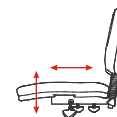

Shown reverse view with Motion Felt Stone Grey seat cover.

Optional height adjustable armrests.

## Dimensions & Ratings

**MOTION SYNC**  
 Seat height: 470-585mm  
 Seat width: 470mm  
 Seat depth: 450-500mm  
 Overall height: 980-1090mm

**2 LEVER** •  
 Seat height & seatslide adjustments.

**10 YEAR** GUARANTEE