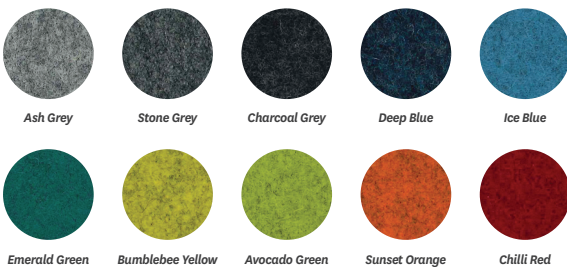

**Synchro tilt mechanism** moves the seat in harmony with the back recline.

Stylish **black nylon** star base.

**Heavy duty** 60mm unhooded castors.

Shown side view with Motion Felt Stone Grey seat cover.

Shown reverse view with Motion Felt Stone Grey seat cover.

Optional height adjustable armrests.

## Motion Felt Seat Cover Colour Options