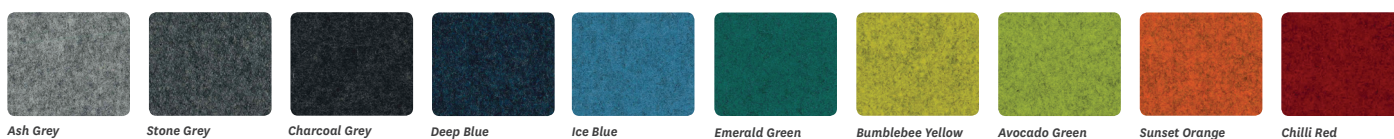

Dimensions (mm)

SEAT HEIGHT = 430mm

Motion Felt Colour Options

*For information on power options please contact your **MotionOffice sales representative** or email info@motionoffice.com