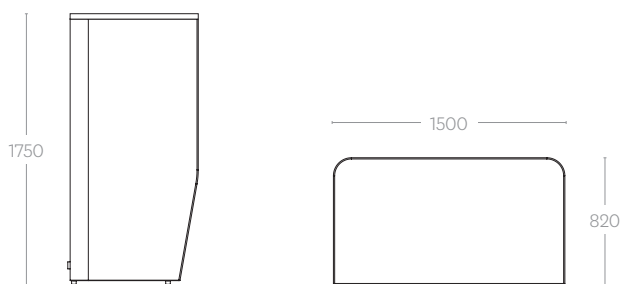

Canopy

Motion Canopy seating can be arranged to create meeting spaces or be used as quiet spaces to complete short individual tasks. The large acoustic panels and roof provide a very good level of privacy in the busy work environment.

Dimensions (mm)

SEAT HEIGHT = 430mm

Motion Felt Colour Options

*For information on power options please contact your **MotionOffice sales representative** or email info@motionoffice.com