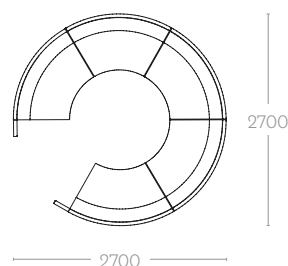

Arc 3

Arc 4

Arc 5

Dimensions (mm)

SEAT HEIGHT = 430mm

Motion Felt Colour Options

Ash Grey

Stone Grey