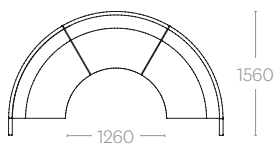

Arc 3

Arc 4

Arc 5

Dimensions (mm)

SEAT HEIGHT = 430mm

Motion Felt Colour Options

Ash Grey

Stone Grey