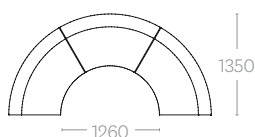

Arc 2

Arc 3

Arc 4

Arc 5

### Dimensions (mm)

SEAT HEIGHT = 430mm