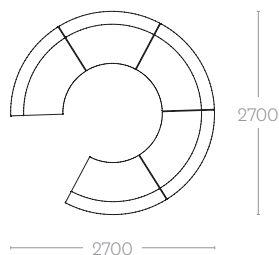

Arc 2

Arc 3

Arc 4

Arc 5

### Dimensions (mm)

SEAT HEIGHT = 430mm